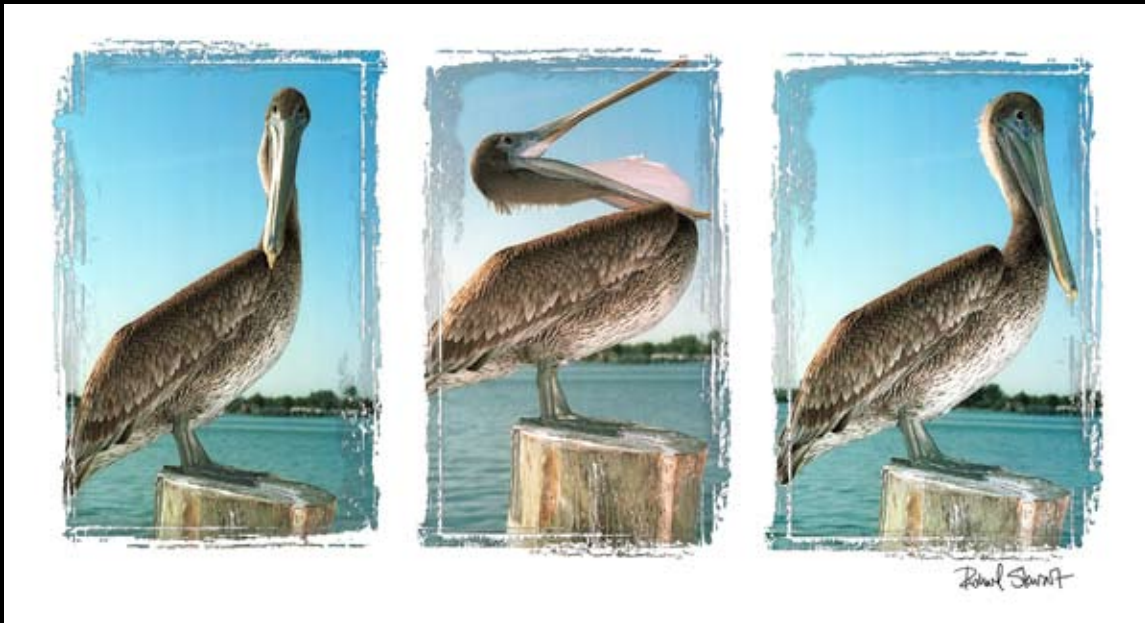

Richard Stewart

RICHARD STEWART

STEW007 - Irish Harbour - Galway Bay

STEW002 - Workboat on Monet's Lily Pond

STEW003 - Refelctions in a Turkish Cafe

STEW004 - Past the Pines

STEW005 - Bench & Pier

STEW006 - Row Boats - Istanbul

STEW008 - Poppies on White

STEW009 - Poppies on White no.1

STEW010 - Poppy Iridescence

STEW011 - Poppies on White no.2

STEW012 - Poppies on White no.3

RICHARD STEWART

STEW019 - Pelicans on Watch

STEW020 - Roval Tern