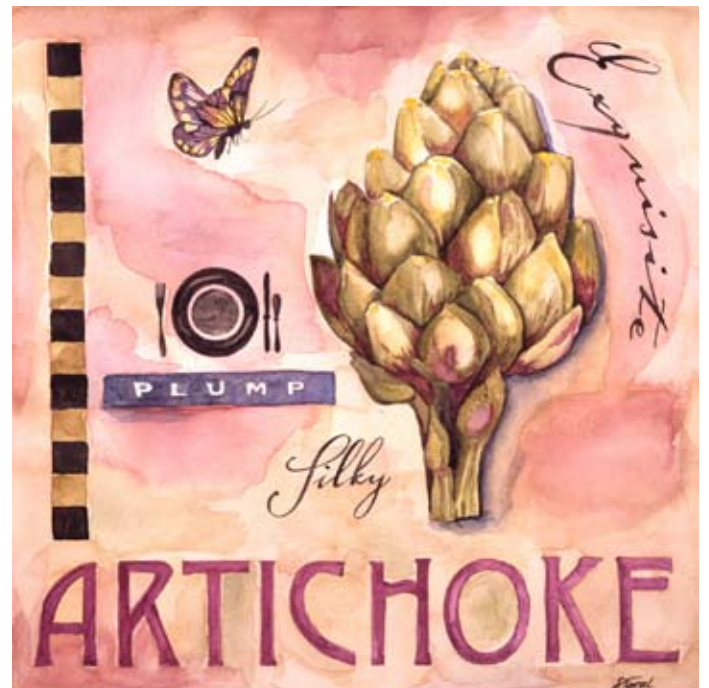

Stephanie Toral

STEPHANIE TORAL

ABOUT THE ARTIST

Nationally recognized watercolor artist & award-winning graphic designer. Stephanie has spent her career creating beautiful and compelling images, enjoyed by collectors nationwide. Stephanie's influences are as varied as her abilities, designing simple imagery with expressive style as well as sophisticated works rich in imagination skill and colour. Fluid florals, imaginative subjects, & whimsical images creatively capture her passion for painting as well as a desire to connect and communicate through her art.

TOR001 - Autumn I

TOR002 - Autumn II

TOR003 - Radishes

TOR004 - Artichoke

STEPHANIE TORAL

TOR006 - Chiles

TOR007 - Garlic

TOR005 - Asparagus